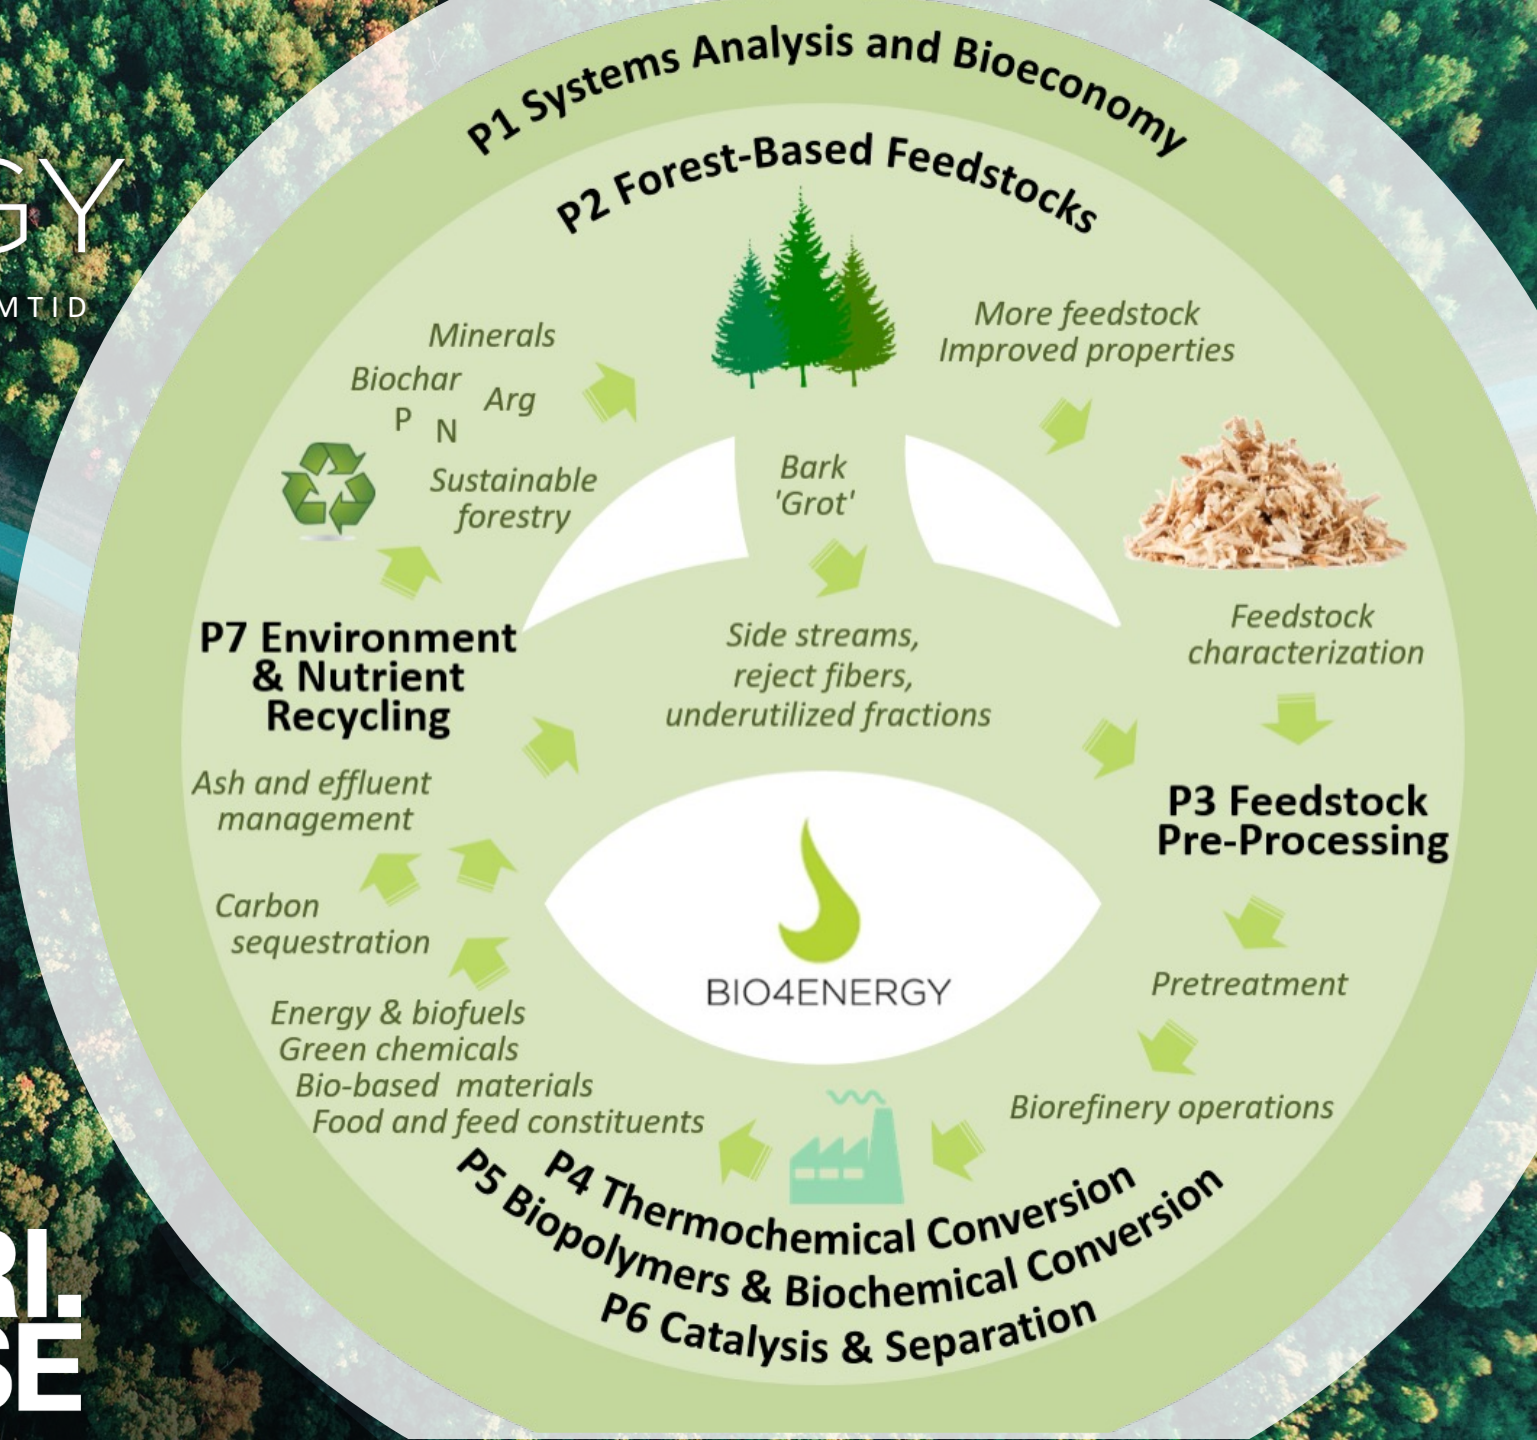

An aerial photograph of a river meandering through a lush, green forest. The river is a light blue-grey color, contrasting with the vibrant green of the trees. The text is overlaid on the center of the image.

# **Från bioenergi till flexibel bioekonomi – En forskningsresa i samverkan**

---

**Elisabeth Wetterlund, Energiteknik, LTU**

# BIO4ENERGY

FORSKNING FÖR EN BIOBASERAD FRAMTID

Trees  
For Me

International Institute for  
Applied Systems Analysis

- 
- An aerial photograph of a dense, lush green forest. A winding river or path, appearing as a light-colored ribbon, meanders through the trees, creating a central focus for the text. The lighting is soft, suggesting a late afternoon or early morning setting.
- 1. Trovärdig hållbarhet och legitimitet**
  - 2. Affärslogik som fungerar i verkligheten**
  - 3. Långsiktig och koordinerad policy**

LULEÅ  
TEKNISKA  
UNIVERSITET

A large, white, stylized letter 'L' logo is positioned to the right of the text. The 'L' has a thick vertical stem and a horizontal top bar, with a decorative flourish at the bottom right.